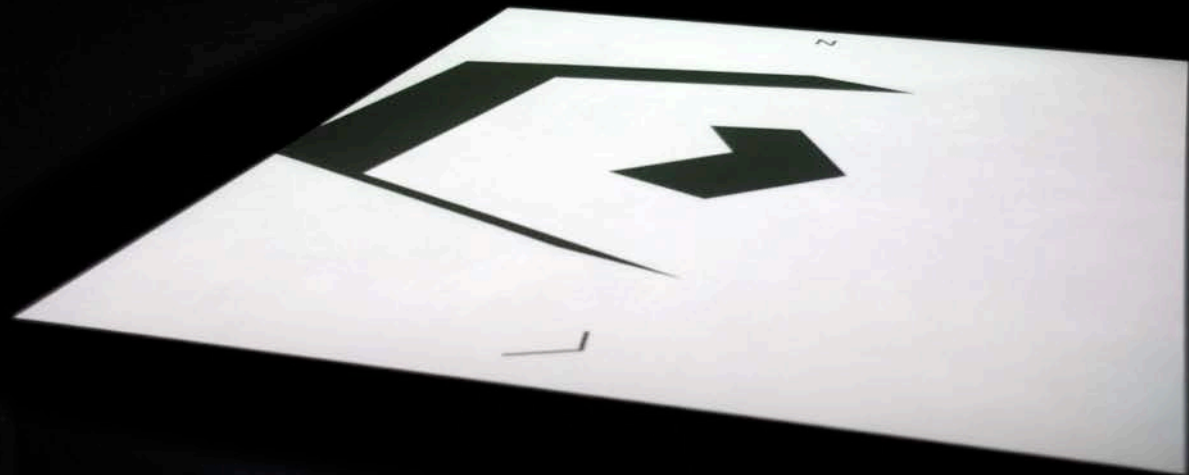

ORIENTATION PATTERN 2008 Printed carpet, variable dimensions

The four directions - North, South, East and West - multiplied as a pattern puzzling the sense of orientation.

LOCAL TIME 2008 Inkjet print on paper

Combinations of timezones and colors related to the letters of the alphabet in order to write a given time in a given place.

SELECTED LANDSCAPE 2008 Animated still

THE SHADOW OF THE PENTAGON 2008 Animation set to Washignton D.C. timezone, black and white, silent,