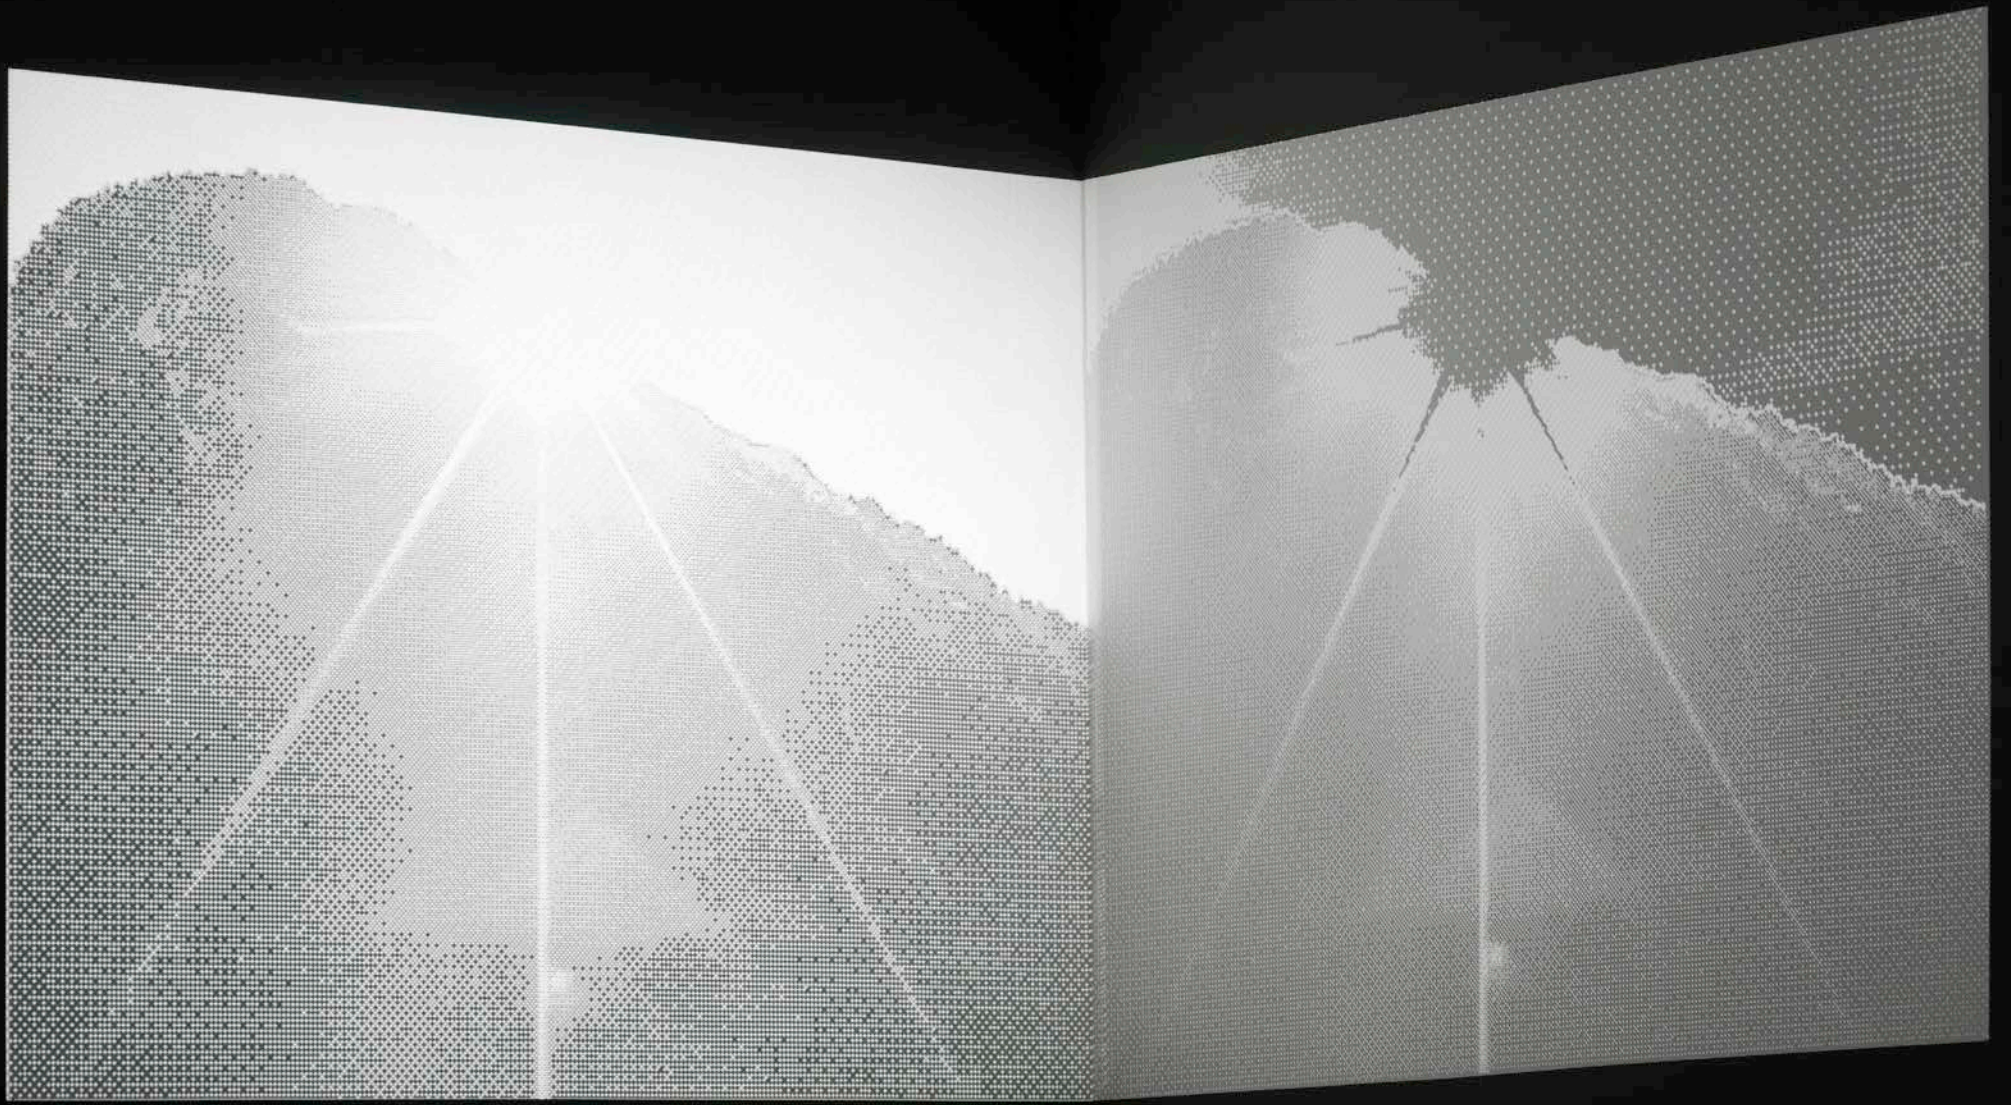

ORIENTATION PATTERN 2008 Printed carpet, variable dimensions

The four directions - North, South, East and West - multiplied as a pattern puzzling the sense of orientation.

LOCAL TIME 2008 Inkjet print on paper

Combinations of timezones and colors related to the letters of the alphabet in order to write a given time in a given place.

SELECTED LANDSCAPE 2008 Animated still

THE SHADOW OF THE PENTAGON 2008 Animation set to Washignton D.C. timezone, black and white, silent,